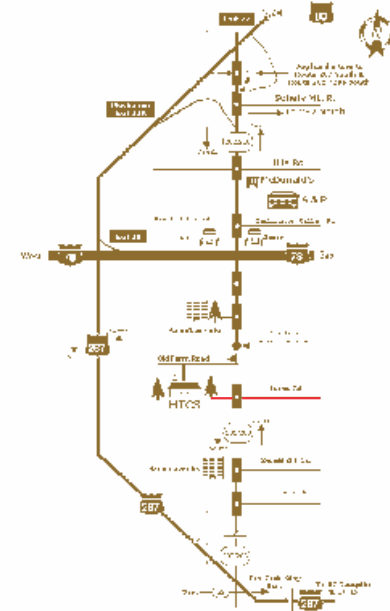

Note: Extra charge for priest services beyond the time allotted $ 50 / Hour to a maximum of $ 175.

HOTEL INFORMATION

Executive Days Inn *	Hillsborough	908-685-9000
Hilton Garden Inn	Bridgewater	732-271-9030
Holiday Inn Express	Bridgewater	1-888-465-4329
Quality Inn	Somerset	732-469-5050
Summerfield Suites	Bridgewater	908-725-0800

* This hotel has agreed to give special rate to devotees visiting Sri Venkateswara temple (Balaji Mandir) on weekends.

DIRECTIONS

1. From NY City: Take GW Bridge or Lincoln / Holland Tunnel to NJTpke. S. Take exit 14 to 78W. Take exit 29 to 287N. Take 287N to exit 22A (202/206S). Pass through 5 lights (approx 3 miles) and pass Old Farm Road. "Turn right at BROWN ROAD LIGHT (6th. light) to " 1 Balaji Temple drive", in to temple grounds.

2. From Route 80: Take 287 South to Exit 22 (Pluckemin). After the exit, keep right and immediately follow the jug handle U Turn to 202/206 South. Pass 6 lights and Pass Old Farm Road. "Turn right at BROWN ROAD LIGHT (7th light) to " 1 Balaji Temple drive", in to temple grounds.

3. From PA and South Jersey: Take US Route 1 North or NJ Turnpike North to exit 10 to 287 North. On 287, take exit 14B (Left Exit) to Route 22 West. After 3 miles, take 202/206 North. (towards Morristown). Continue on and take 202/206 N towards Pluckemin. Pass Sanofi Aventis Pharmaceuticals (approx 3 miles) on left and "TURN LEFT at BROWN to " 1 Balaji Temple drive", in to temple grounds.